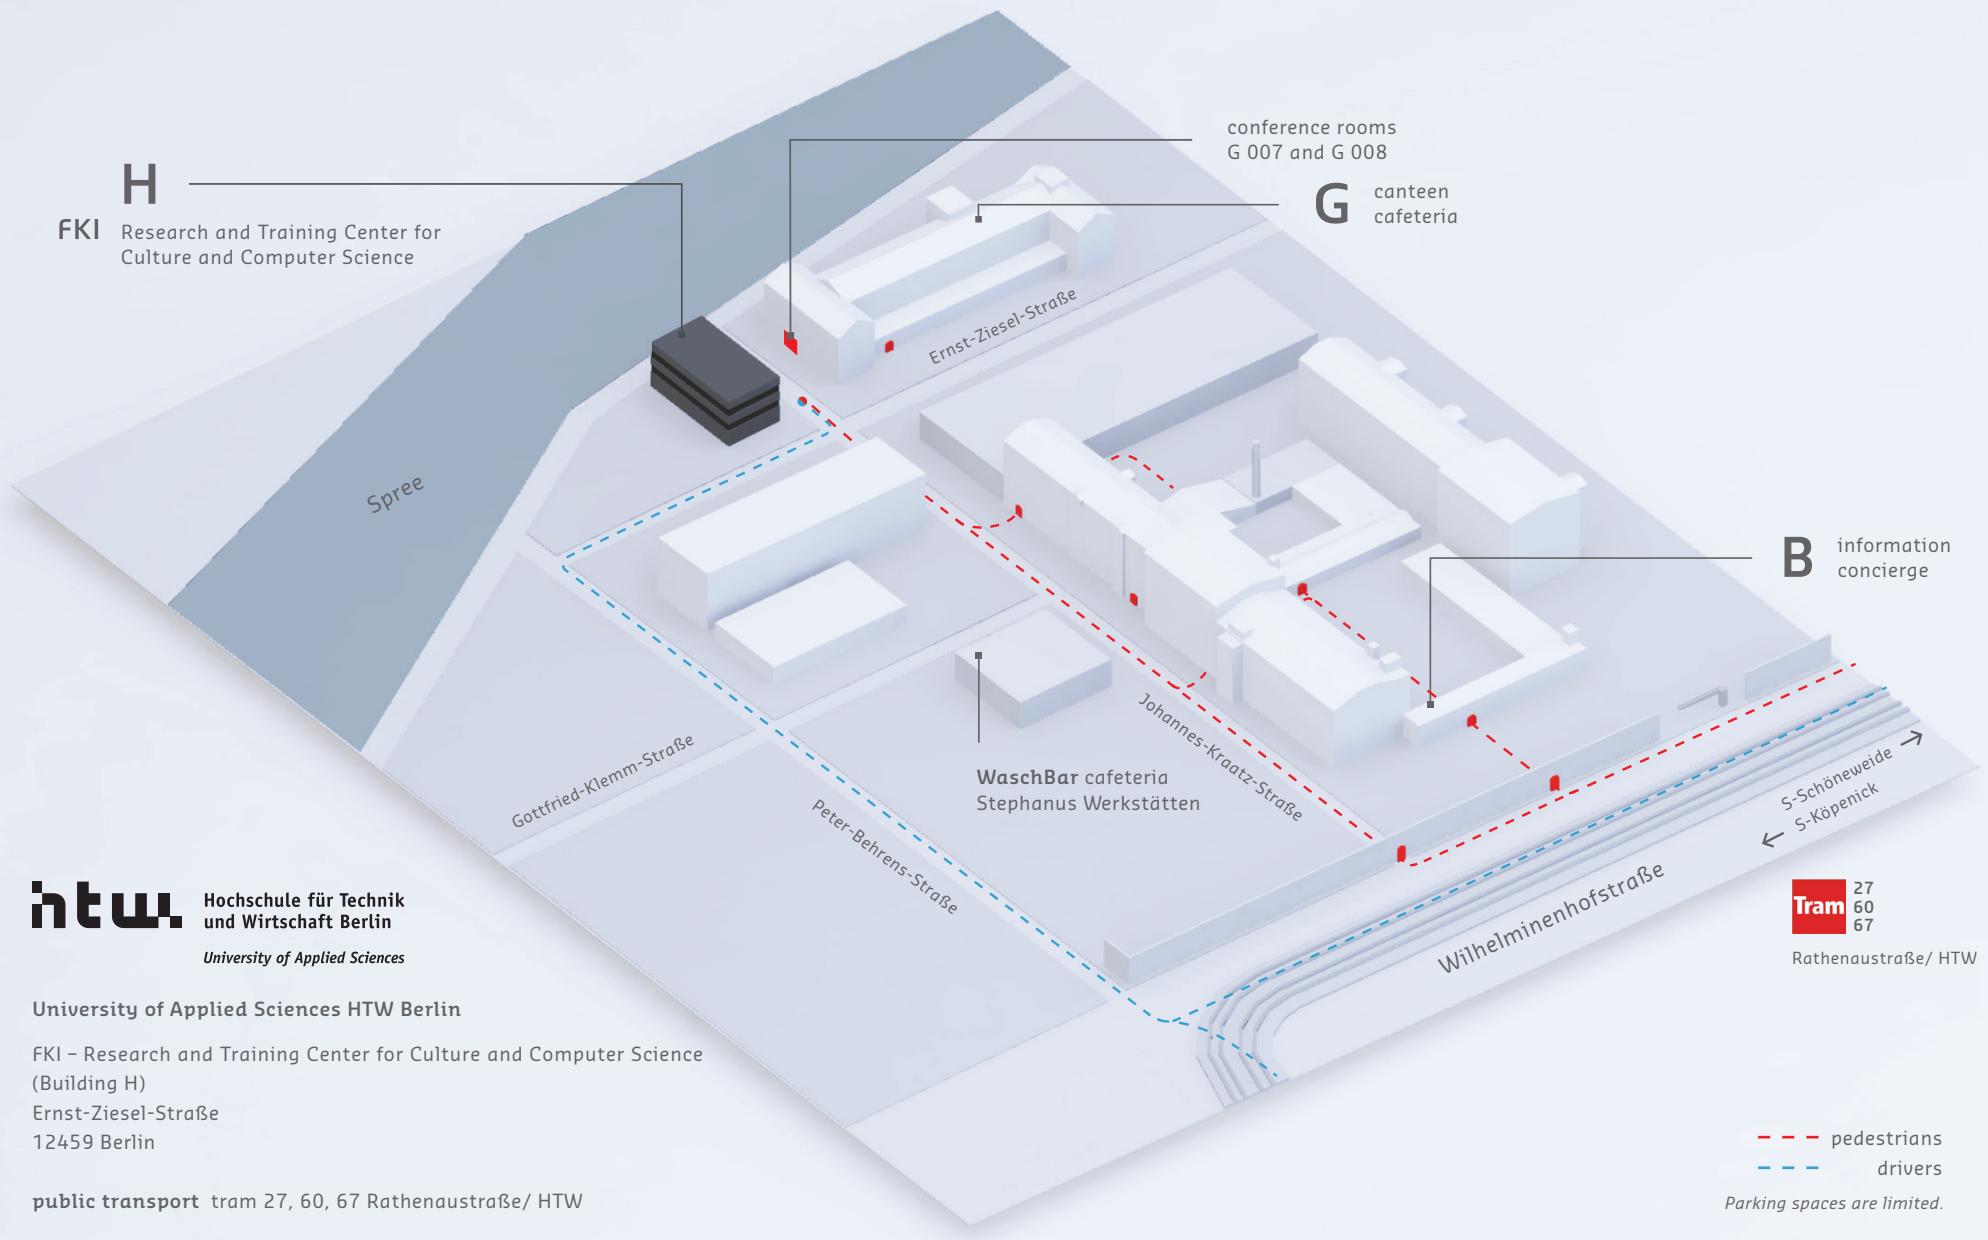

# Map FKI – Research and Training Center for Culture and Computer Science

**H**  
**FKI** Research and Training Center  
for Culture and Computer Science

conference rooms  
G 007 and G 008  
**G** canteen  
cafeteria

**B** information  
concierge

WaschBar cafeteria  
Stephanus Werkstätten

**htw.** Hochschule für Technik  
und Wirtschaft Berlin  
University of Applied Sciences

University of Applied Sciences HTW Berlin  
FKI – Research and Training Center for Culture and Computer Science  
(Building H)  
Ernst-Ziesel-Straße  
12459 Berlin

public transport tram 27, 60, 67 Rathenaustraße/ HTW

**Tram** 27  
60  
67  
Rathenaustraße/ HTW

--- pedestrians  
--- drivers  
Parking spaces are limited.